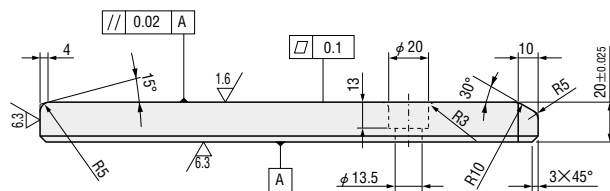

SLIDE PLATES

CMW01 (Steel+Graphite)
CMW02 (Steel)
CMW03 (Copper Alloy)

M
CMW01 Equivalent to SCM440 (heat treatment)
 Special solid lubricant (embedded)
CMW02 Equivalent to SCM440 (heat treatment)
CMW03 Copper Alloy
 Special solid lubricant (embedded)

Pattern	Bolt holes	W	L	w1	w2	w3	ℓ1	ℓ2	ℓ3	ℓ4	NAAMS Code			Catalog No.							
											Steel+Graphite	Steel	Cooper Alloy	Type	Code						
A	2	50	100	25	—	25	30	—	—	60	W015010	W025010	W035010	CMW01 CMW02 CMW03	5010						
			150								W015015	W025015	W035015		5015						
			200								W015020	W025020	W035020		5020						
		80	100	20	—	60	30	—	—	60	W018010	W028010	W038010		8010						
			150								W018015	W028015	W038015		8015						
			200								W018020	W028020	W038020		8020						
B	3	250	—	—	—	40	—	—	210	W018025	W028025	W038025	8025								
										315	W018031	W028031	W038031	8031							
D	2	100	50	22	—	78	—	14	27	—	W011050	W021050	W031050	1050							
			80								W011080	W021080	W031080	1080							
A	2		100								—	—	—	30	—	—	60	W011010	W021010	W031010	1010
			150															W011015	W021015	W031015	1015
B	3		200								—	—	—	40	—	135	160	W011020	W021020	W031020	1020
			250															W011025	W021025	W031025	1025
		315	W011031	W021031	W031031	1031															
D	2	125	80	25	—	100	—	30	—	60	W011280	W021280	W031280	1280							
			100								W011210	W021210	W031210	1210							
A	2		150								—	—	—	40	—	—	110	W011215	W021215	W031215	1215
			200															W011220	W021220	W031220	1220
			250															W011225	W021225	W031225	1225
C	4		315								—	—	—	40	65	250	275	W011231	W021231	W031231	1231
		315	W011031	W021031	W031031	1031															
A	2	160	100	30	—	130	—	—	—	60	W011610	W021610	W031610	1610							
			150								W011615	W021615	W031615	1615							
B	3		200								—	—	—	40	—	135	160	W011620	W021620	W031620	1620
			250															W011625	W021625	W031625	1625
			315															W011631	W021631	W031631	1631