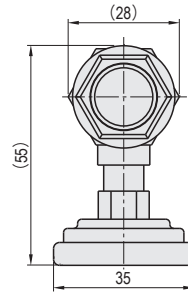

# SIMPLE FLOW METER (LARGE FLOW RATE TYPE)

■ **Application** Use for simple flow checks.

■ **Features**

- Simple flow meter tapers are available for large flow rate types.

■ **Material** Polyamide / brass

L	D	IN side screw	OUT side screw	Part Number		Unit Price
				Type	No.	1~9 pcs
124	45	RC(PT)3/4	RC(PT)3/4	M-FLM-L	66	Quotation
129		R(PT)3/4			6R6	
148		RC(PT)1	RC(PT)1		6R6-TM	
124					88	
129		R(PT)1	RC(PT)1		8R8	
148					8R8-TM	