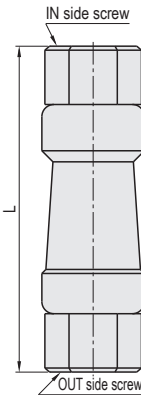

# SIMPLE FLOW METER (LARGE FLOW RATE TYPE)

■ **Application** Use for simple flow checks.

■ **Features**

- Simple flow meter tapers are available for large flow rate types.

■ **Material** Polyamide / brass

L	D	IN side screw	OUT side screw	Part Number		Unit Price
				Type	No.	1~9 pcs
124	45	RC(PT)3/4	RC(PT)3/4	M-FLM-L	66	Quotation
129		R(PT)3/4			6R6	
148		RC(PT)1	RC(PT)1		6R6-TM	
124					88	
129		R(PT)1	RC(PT)1		8R8	
148					8R8-TM	