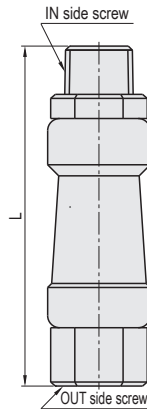

# SIMPLE FLOW METER (LARGE FLOW RATE TYPE)

■ **Application** Use for simple flow checks.

■ **Features**

- Simple flow meter tapers are available for large flow rate types.

■ **Material** Polyamide / brass

L	D	IN side screw	OUT side screw	Part Number		Unit Price
				Type	No.	1~9 pcs
124	45	RC(PT)3/4	RC(PT)3/4	M-FLM-L	66	Quotation
129		R(PT)3/4			6R6	
148		RC(PT)1	RC(PT)1		6R6-TM	
124					88	
129		R(PT)1	RC(PT)1		8R8	
148					8R8-TM	