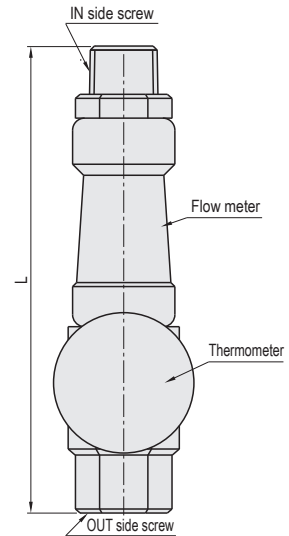

# SIMPLE FLOW METER (LARGE FLOW RATE TYPE)

■ **Application** Use for simple flow checks.

■ **Features**

- Simple flow meter tapers are available for large flow rate types.

■ **Material** Polyamide / brass

L	D	IN side screw	OUT side screw	Part Number		Unit Price
				Type	No.	1~9 pcs
124	45	RC(PT)3/4	RC(PT)3/4	M-FLM-L	66	Quotation
129		R(PT)3/4			6R6	
148		RC(PT)1	RC(PT)1		6R6-TM	
124					88	
129		R(PT)1	RC(PT)1		8R8	
148					8R8-TM	