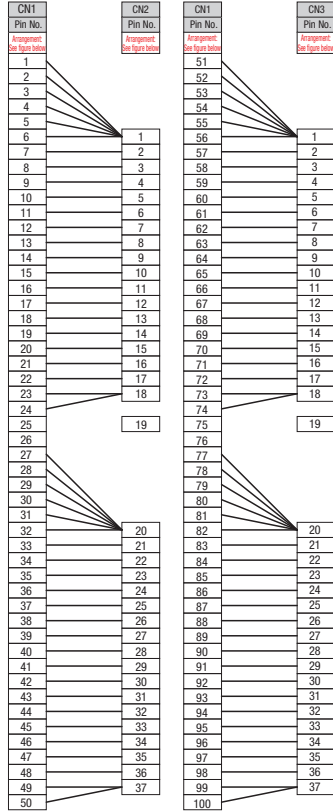

HDRA / HDR Connector Cable

Product Page 807

NHDRA-PD37PB-100-A

Contact Arrangement Diagram

Outline Image Drawing

HDRA / HDR Male Connector Contact Arrangement Diagram