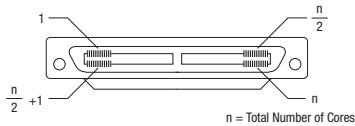

HDRA / HDR Male Connector Contact Arrangement Diagram