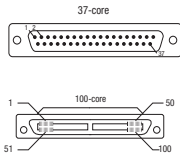

HDRA / HDR Connector Cable

Product Page 807

NHDRA-PD37PB-100-A

Contact Arrangement Diagram

Outline Image Drawing

HDRA / HDR Male Connector Contact Arrangement Diagram

NHDRA-PP96S-100-A

Contact Arrangement Diagram

Outline Image Drawing

D-sub 37-core Male Connector Contact Arrangement Diagram

When selecting 68-core