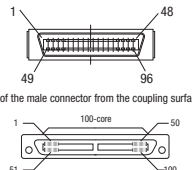

Contact Arrangement Diagram