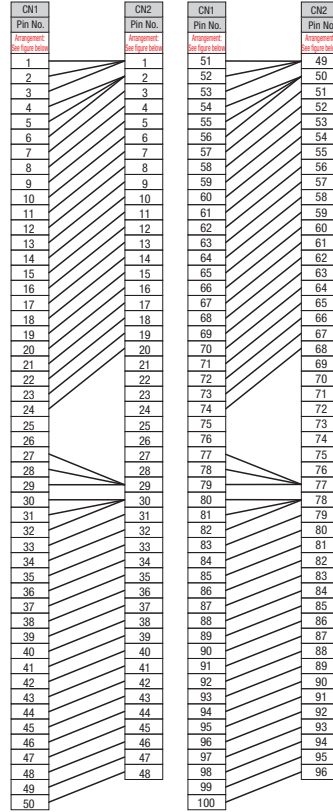

NHDRA-PP96S-100-A

Contact Arrangement Diagram

Outline Image Drawing

D-sub 37-core Male Connector Contact Arrangement Diagram