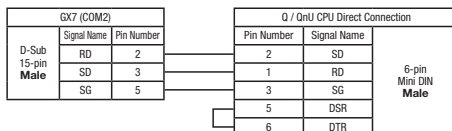

Mitsubishi Q / QnU Series CPU Direct (for 5-inch, 7-inch, 8-inch)

GTP-GXQ2D-WM

Product Page [Q605](#)