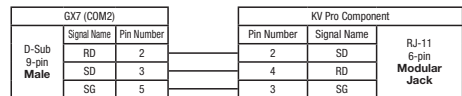

Keyence KV-Nano, KV-700 / 1000 / 3000 Pro Component Direct Connection (for 4-inch, 10-inch, 12-inch, 15-inch)

GTP-GXK1D-WR

Product Page [Q605](#)

Selection Method of Connector Included Cable

Square Connector Included Cable

Coaxial Connector Included Cable

Cable with Round Connector

Nylon Connector Included Cable

Custom Service

Connector Included Cable Documents