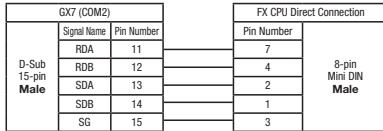

Mitsubishi FX Series CPU Direct (for 5-inch, 7-inch, 8-inch)

GTP-GXF2D-WM

Product Page [Q605](#)