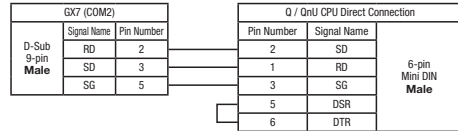

Mitsubishi Q / QnU Series CPU Direct (for 4-inch, 10-inch, 12-inch, 15-inch)

GTP-GXQ1D-WM

Product Page [Q605](#)